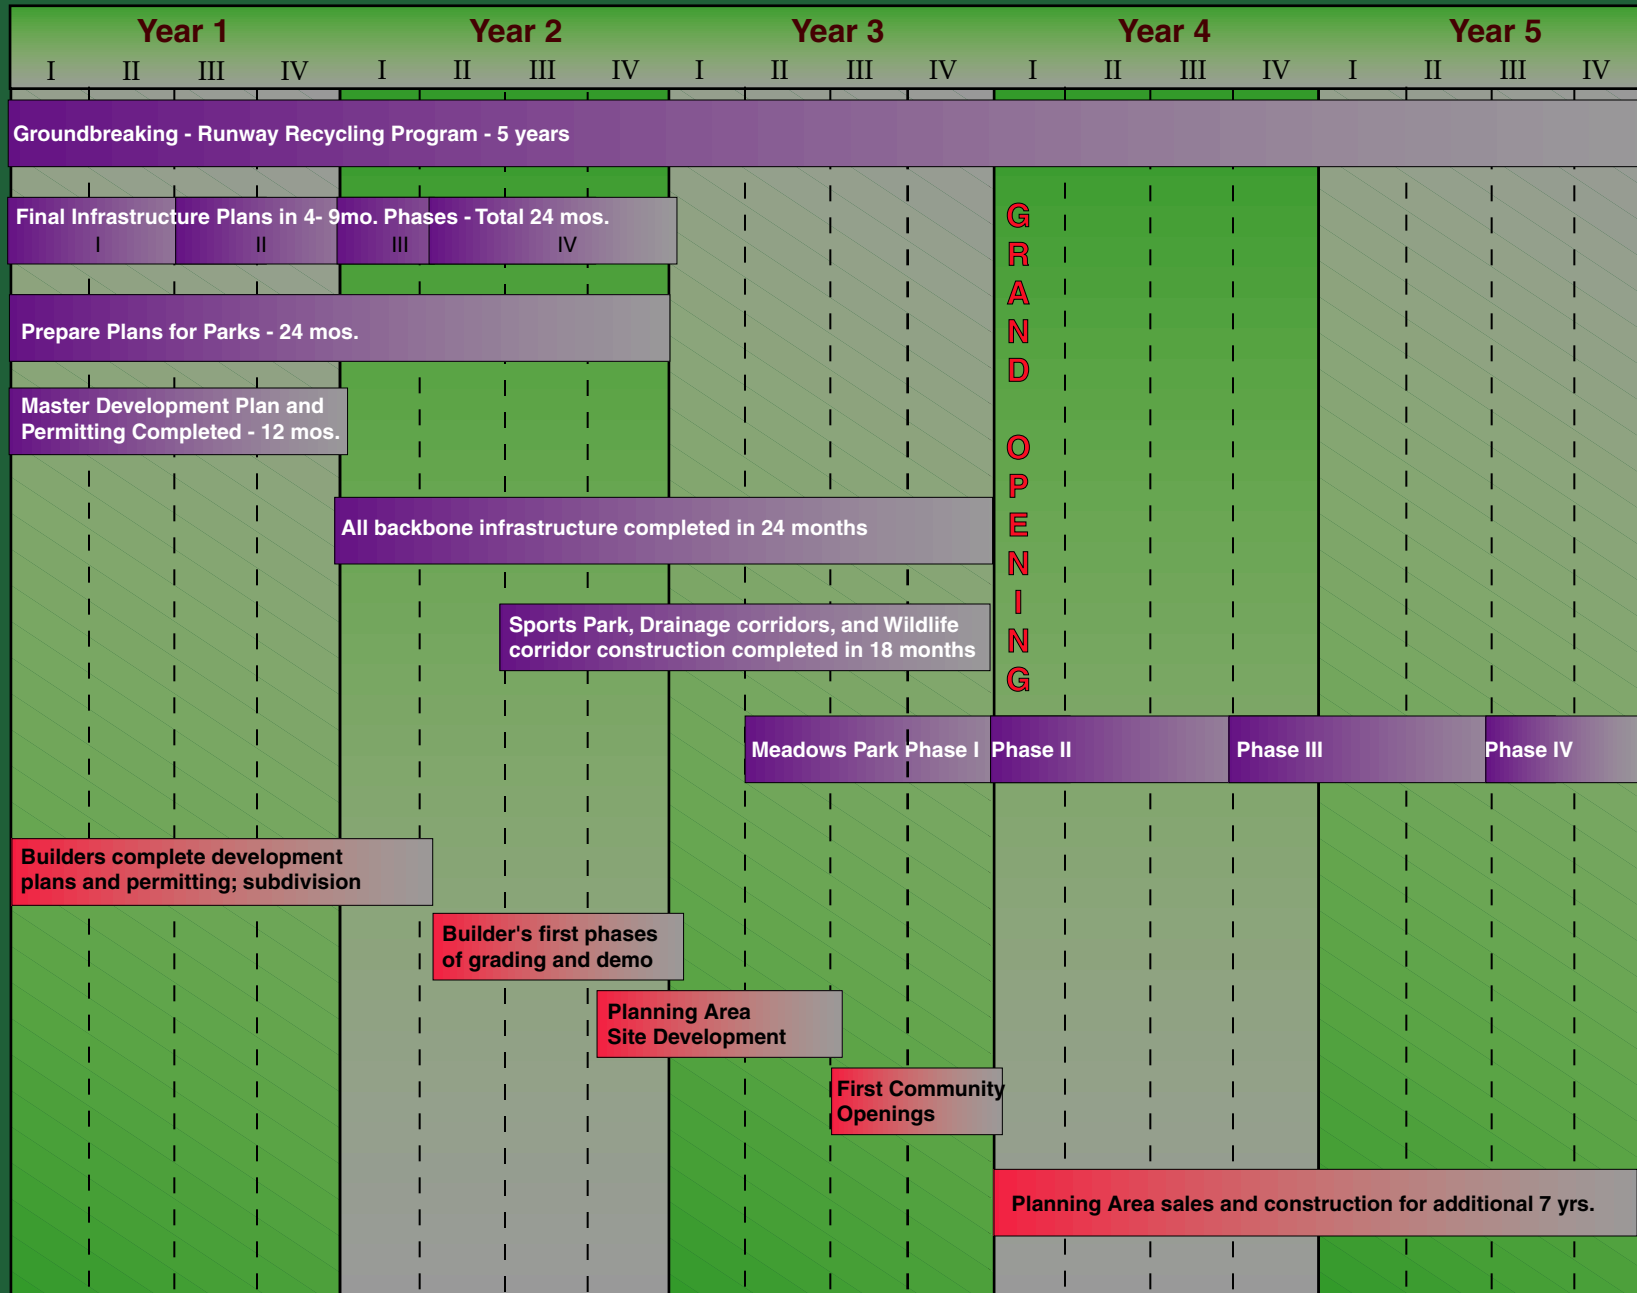

Orange County Great Park

Five-Year Timeline

Project Implementation

G
R
A
N
D

O
P
E
N
I
N
G